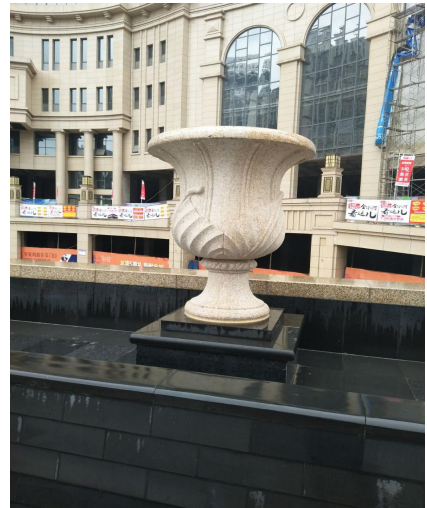

Material:Hunan white marble

M-02

Diameter*Height=200*50*600cm

Material:Hunan white marble

M-03

Diameter*Height=500*500cm

Material:Hunan white marble

M-04

Diameter*Height=150*300cm

Material:Hunan white marble

M-05

Diameter*Height=250*450cm

Material:Hunan white marble

M-06

L*W*H=45*45*150cm

Material:Hunan white marble

M-07
 Diameter*Height=100*135cm
 Material:Hunan white marble

M-08
 Diameter*Height=90*120cm
 Material:Hunan white marble

M-09
 Diameter*Height=50*50cm
 Material:graint

M-10
 Diameter*Height=70*120cm+80cm
 Material:Hunan white marble