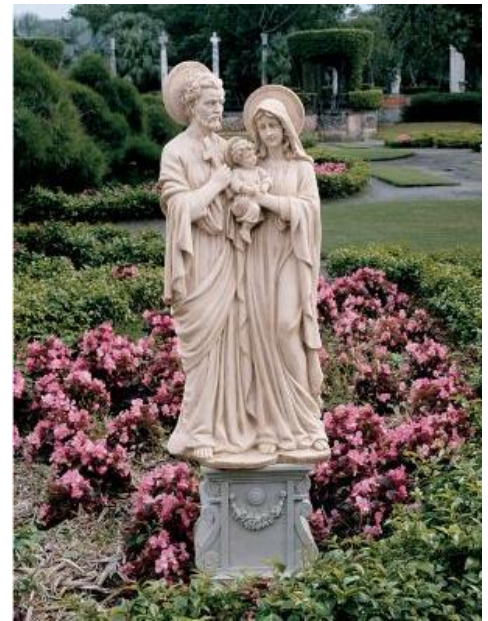

M-15
L*W*H=150*50*180cm
Material:Hunan white marble

M-16
L*W*H=45*45*168cm
Material:Hunan white marble

M-17

M-18

L*W*H=45*45*200cm
Material:Hunan white marble

1009

M-19

L*W*H=50*50*185cm
Material:Hunan white marble