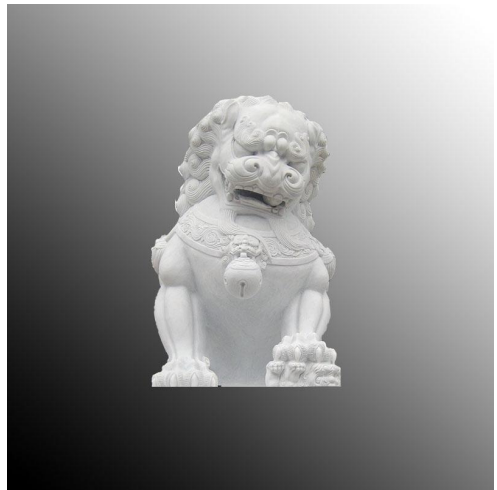

M-07
 Diameter*Height=100*135cm
 Material:Hunan white marble

M-08
 Diameter*Height=90*120cm
 Material:Hunan white marble

M-09
 Diameter*Height=50*50cm
 Material:graint

M-10
 Diameter*Height=70*120cm+80cm
 Material:Hunan white marble

M-11
 L*W*H=200*80*150cm
 Material:Hunan white marble

M-12
 L*W*H=160*75*150cm
 Material:Hunan white marble

M-13
L*W*H=150*50*180cm
Material:Hunan white marble

M-14
L*W*H=160*50*100cm
Material:Hunan white marble