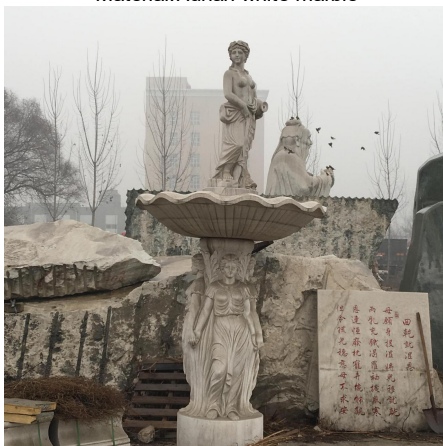

M-05

Diameter*Height=250*450cm

Material:Hunan white marble